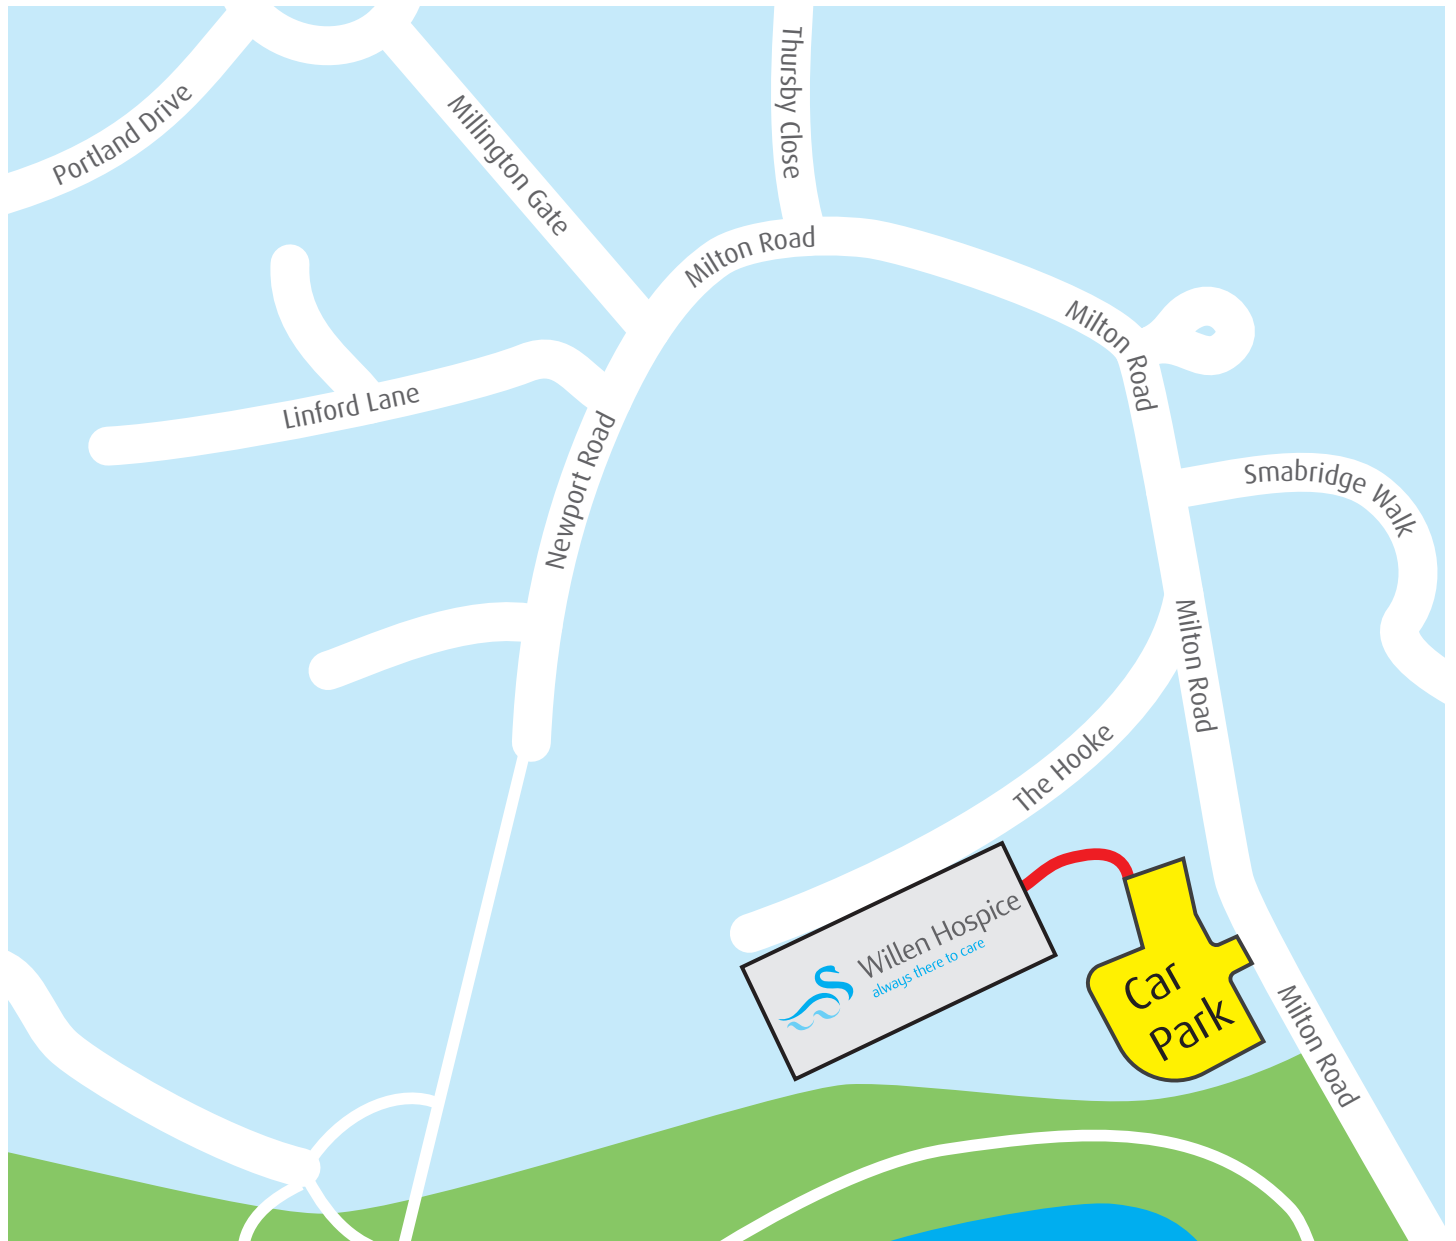

## Directions for Willen Hospice car parking.

**Parking spaces are available at:** Willen Hospice, Milton Road, Willen Village, Milton Keynes, MK15 9AB

The area highlighted in yellow show Willen Hospice free parking.

**Please avoid parking on Milton Road as this obstructs emergency and delivery vehicles to the village properties.**

Red indicates the walk route to the Hospice